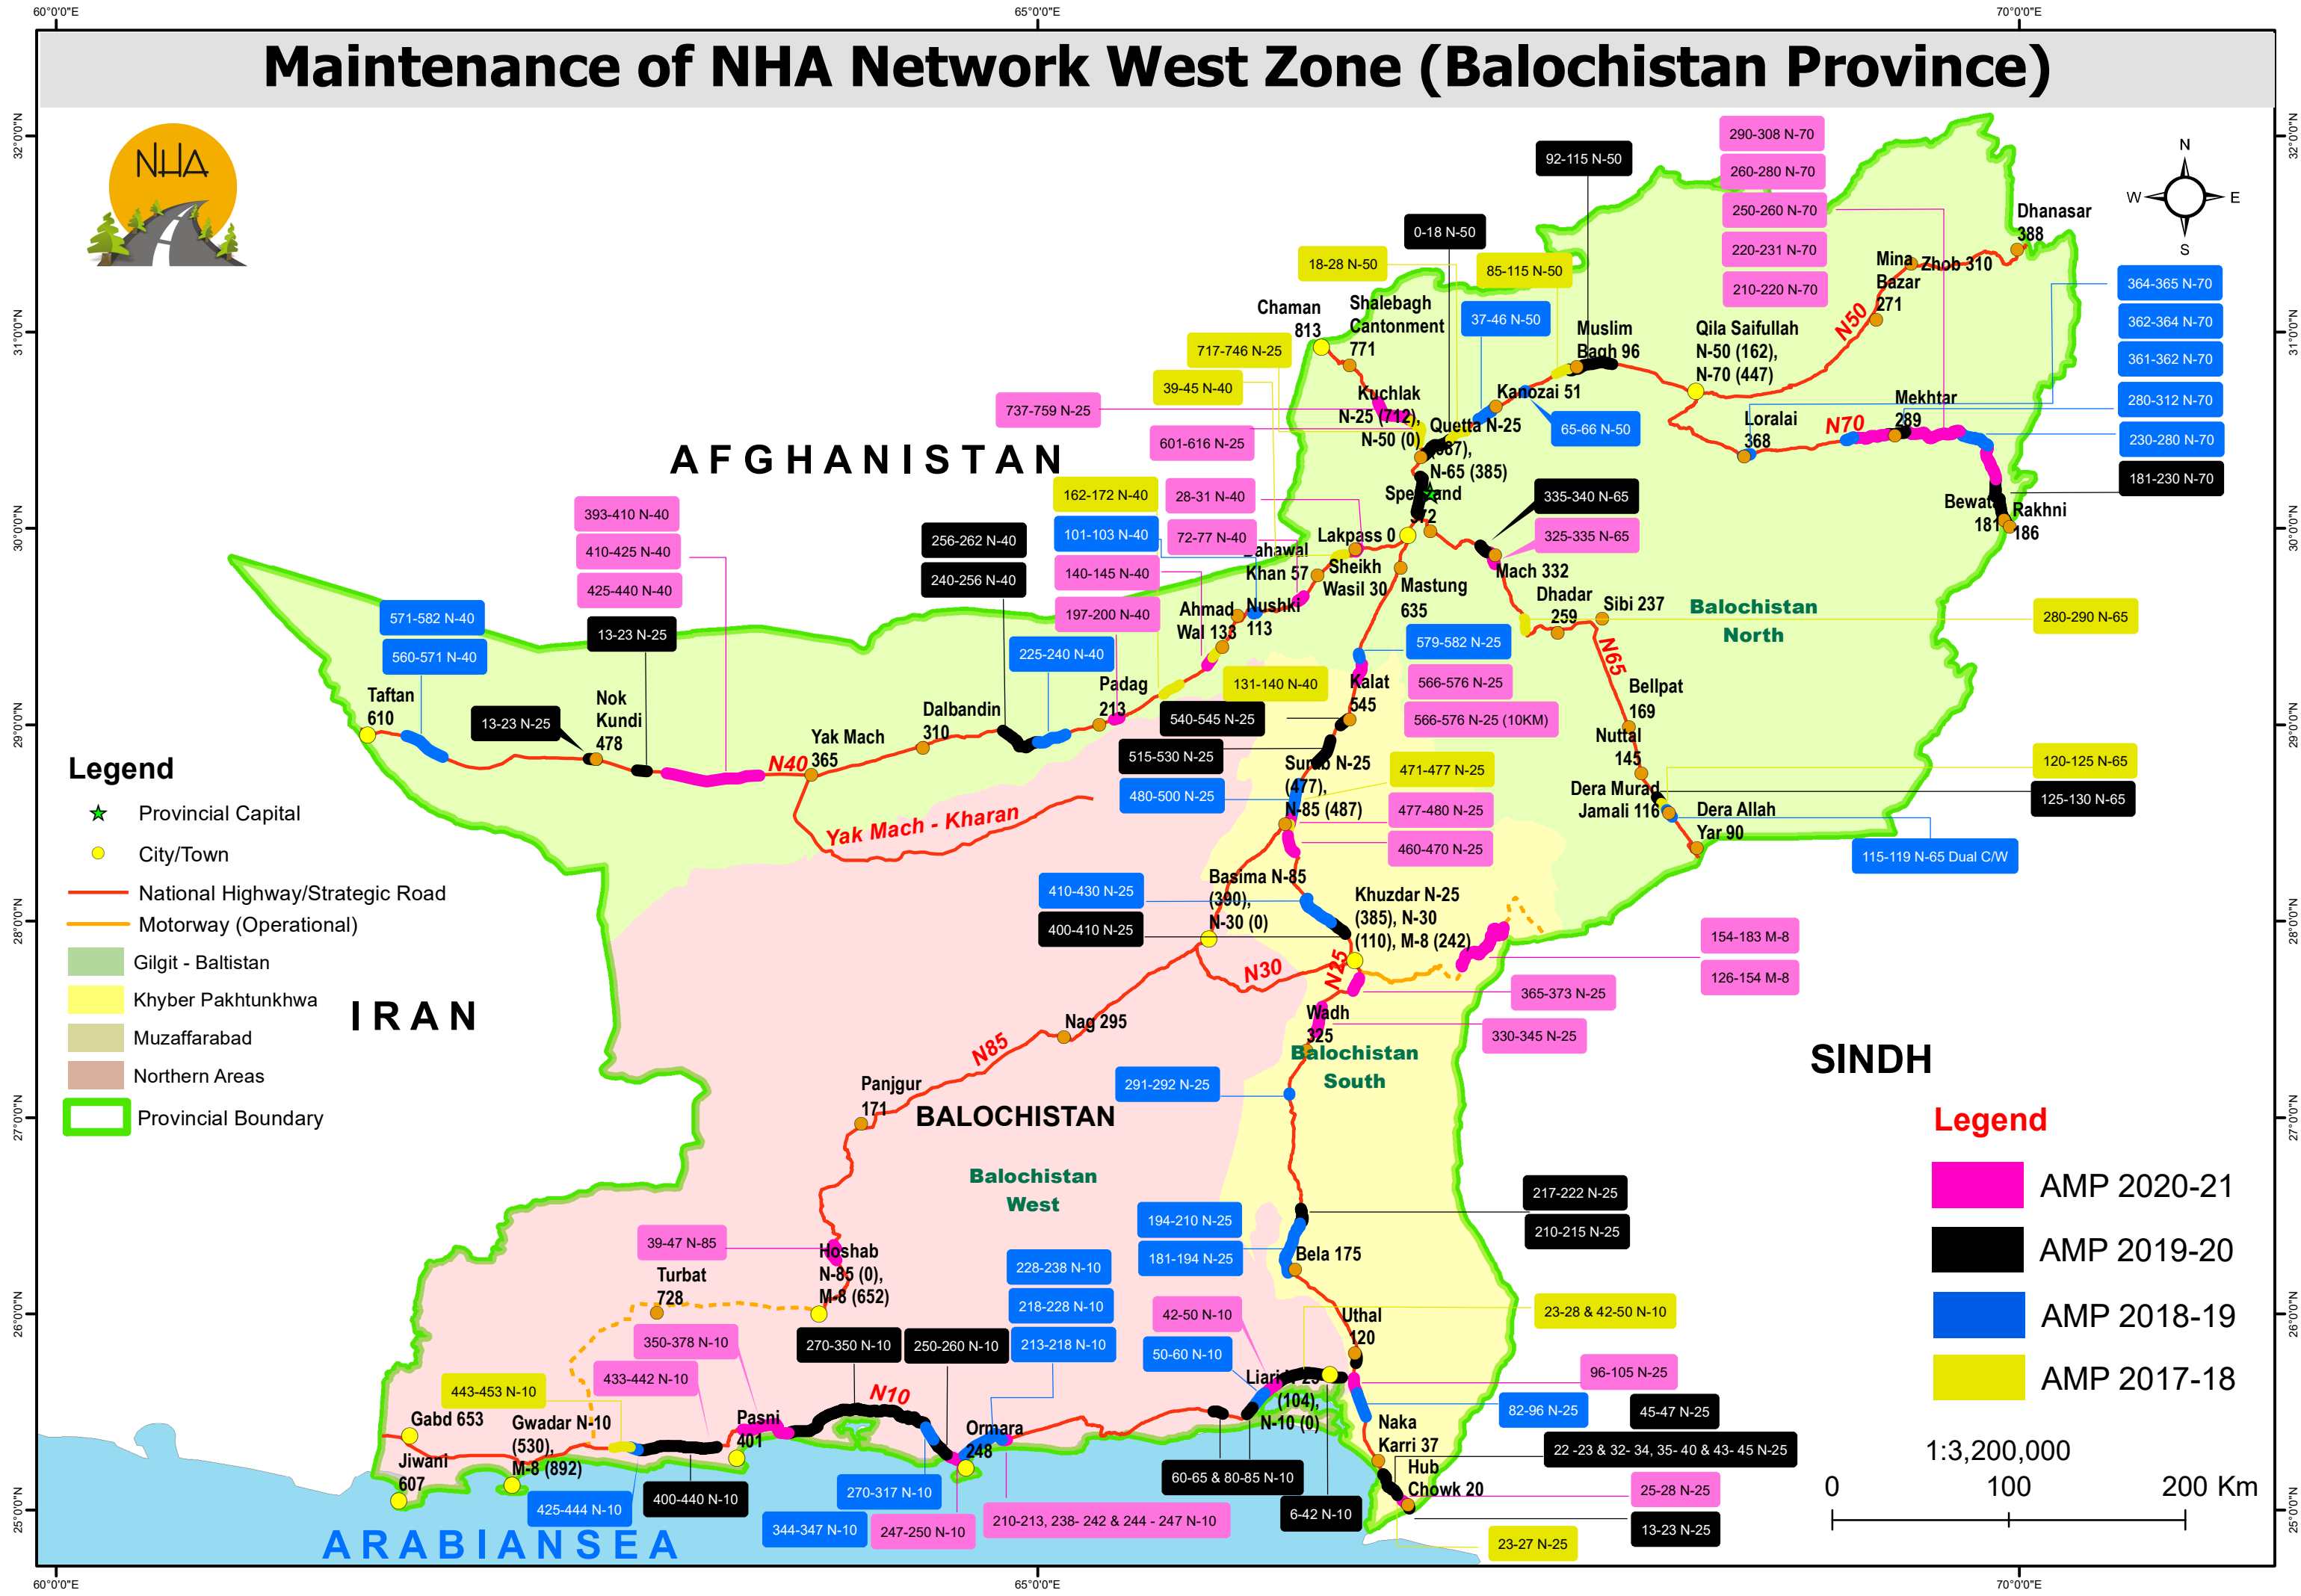

Maintenance of NHA Network West Zone (Balochistan Province)

- Legend**
- ★ Provincial Capital
 - City/Town
 - National Highway/Strategic Road
 - Motorway (Operational)
 - Gilgit - Baltistan
 - Khyber Pakhtunkhwa
 - Muzaffarabad
 - Northern Areas
 - Provincial Boundary

- Legend**
- AMP 2020-21
 - AMP 2019-20
 - AMP 2018-19
 - AMP 2017-18

60°0'0"E 65°0'0"E 70°0'0"E 32°0'0"N 31°0'0"N 30°0'0"N 29°0'0"N 28°0'0"N 27°0'0"N 26°0'0"N 25°0'0"N